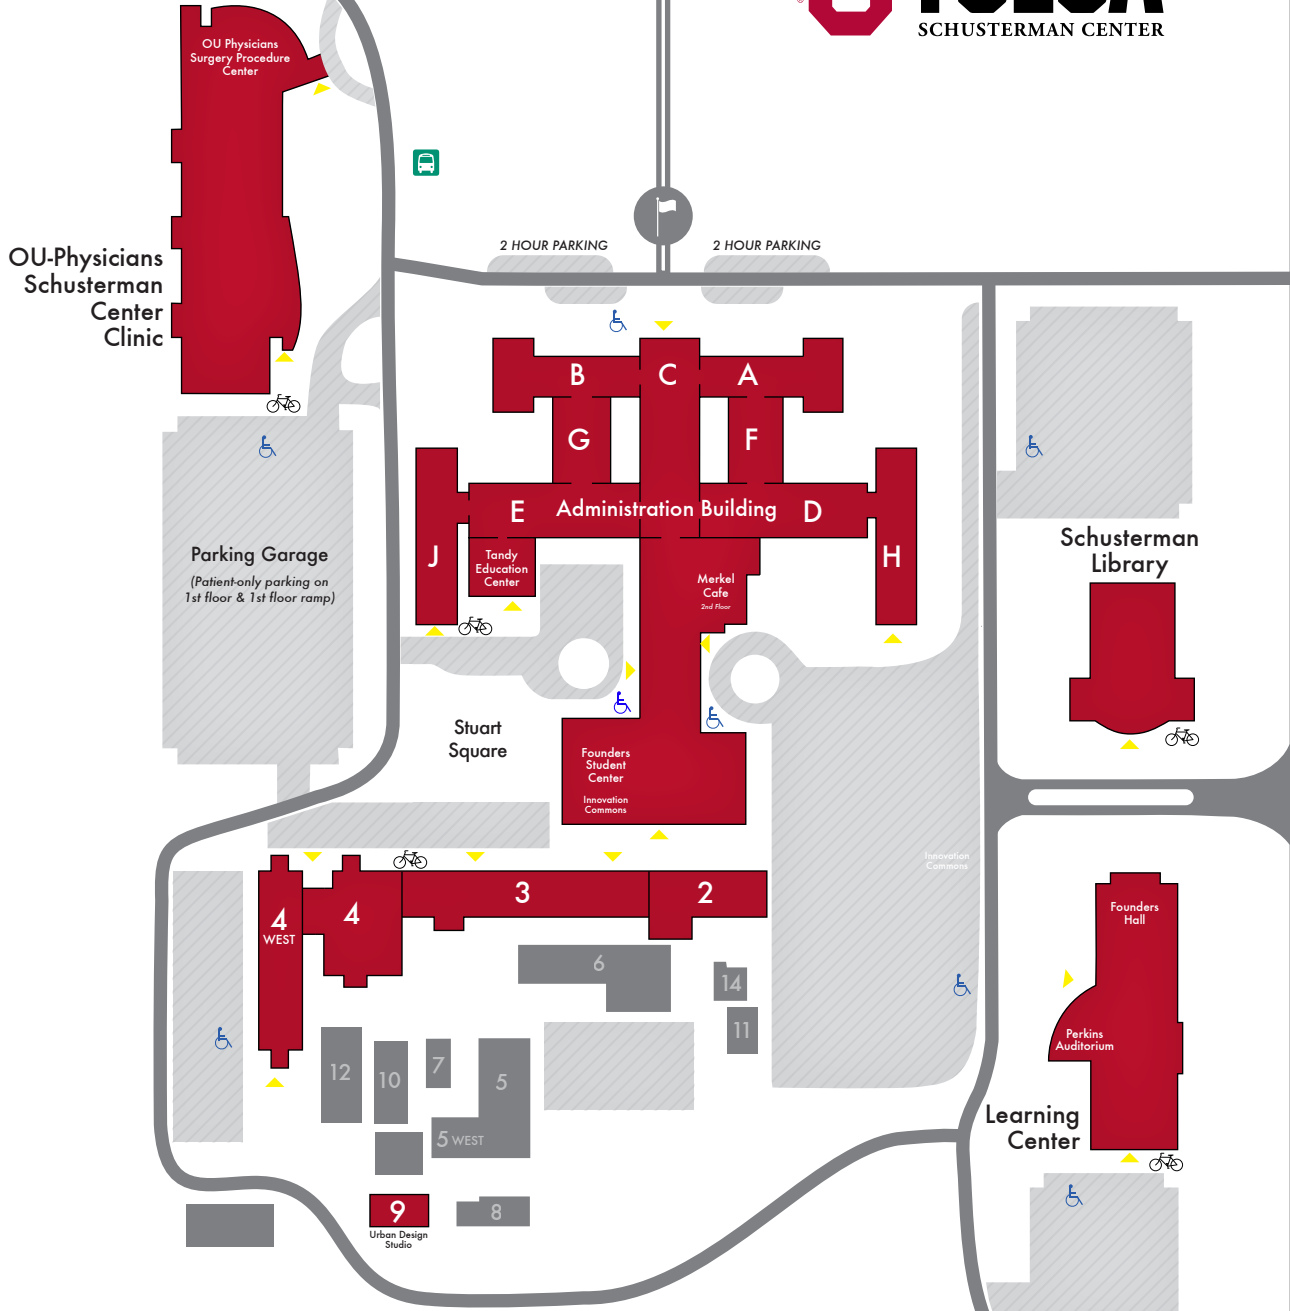

41st Street

- Handicap Parking
 - Bike Rack
 - Tulsa Transit Bus Stop
 - Building Entrance
 - Parking
- N
 W E
 S

Yale Avenue

To Interstate 44

Administration Building

A WING

Floor 1 College of Nursing
Floor 2 OB GYN

B Wing

Floor 1 OU-TU School of Community Medicine
Floor 2 OU-TU School of Community Medicine
Floor 3 President's Office
Floor 3 Academic Affairs

C Wing

Floor 1 Security Office/Police Dispatch
Floor 1 OU-Tulsa Enrollment & Student Financial Services
& Tulsa Graduate College
Floor 1 Founders Student Center
Floor 1 Innovation Commons
Floor 1 IT Service Desk
Floor 1 College of Medicine, Office of Student Services
Floor 1 OU-Tulsa Student Affairs
Floor 1 Prospective Student Services (*Norman*)
Floor 1 Physician Assistant Program
Floor 1 Computer Lab (*1C65*)
Floor 2 Human Resources
Floor 2 Classroom (*2C33*)
Floor 2 Merkel Café
Floor 3 Faculty/Staff Lounge
Floor 3 Medical Informatics

D Wing

Floor 1 Classrooms (*1D04-1D28*)
Floor 2 Allied Health Teaching Lab
Floor 2 College of Allied Health

E Wing

Floor 1 Classrooms (*1E31, 1E35*)
Floor 2 Classroom (*2E29*)
Floor 2 Department of Emergency Medicine
Floor 3 Computer Lab (*3E35*)
Floor 3 Integrative Immunology Center
Floor 3 Vascular Surgery Research Laboratory

F Wing

Floor 1 College of Nursing
Floor 2 College of Allied Health

G Wing

Floor 1 College of Public Health
Floor 2 School of Community Medicine
Floor 3 ORDSA

H Wing

Floors 1,2..... College of Arts & Sciences
Floor 1 College of Architecture
Floor 1 Department of Human Relations
Floor 1 School of Library and Information Studies